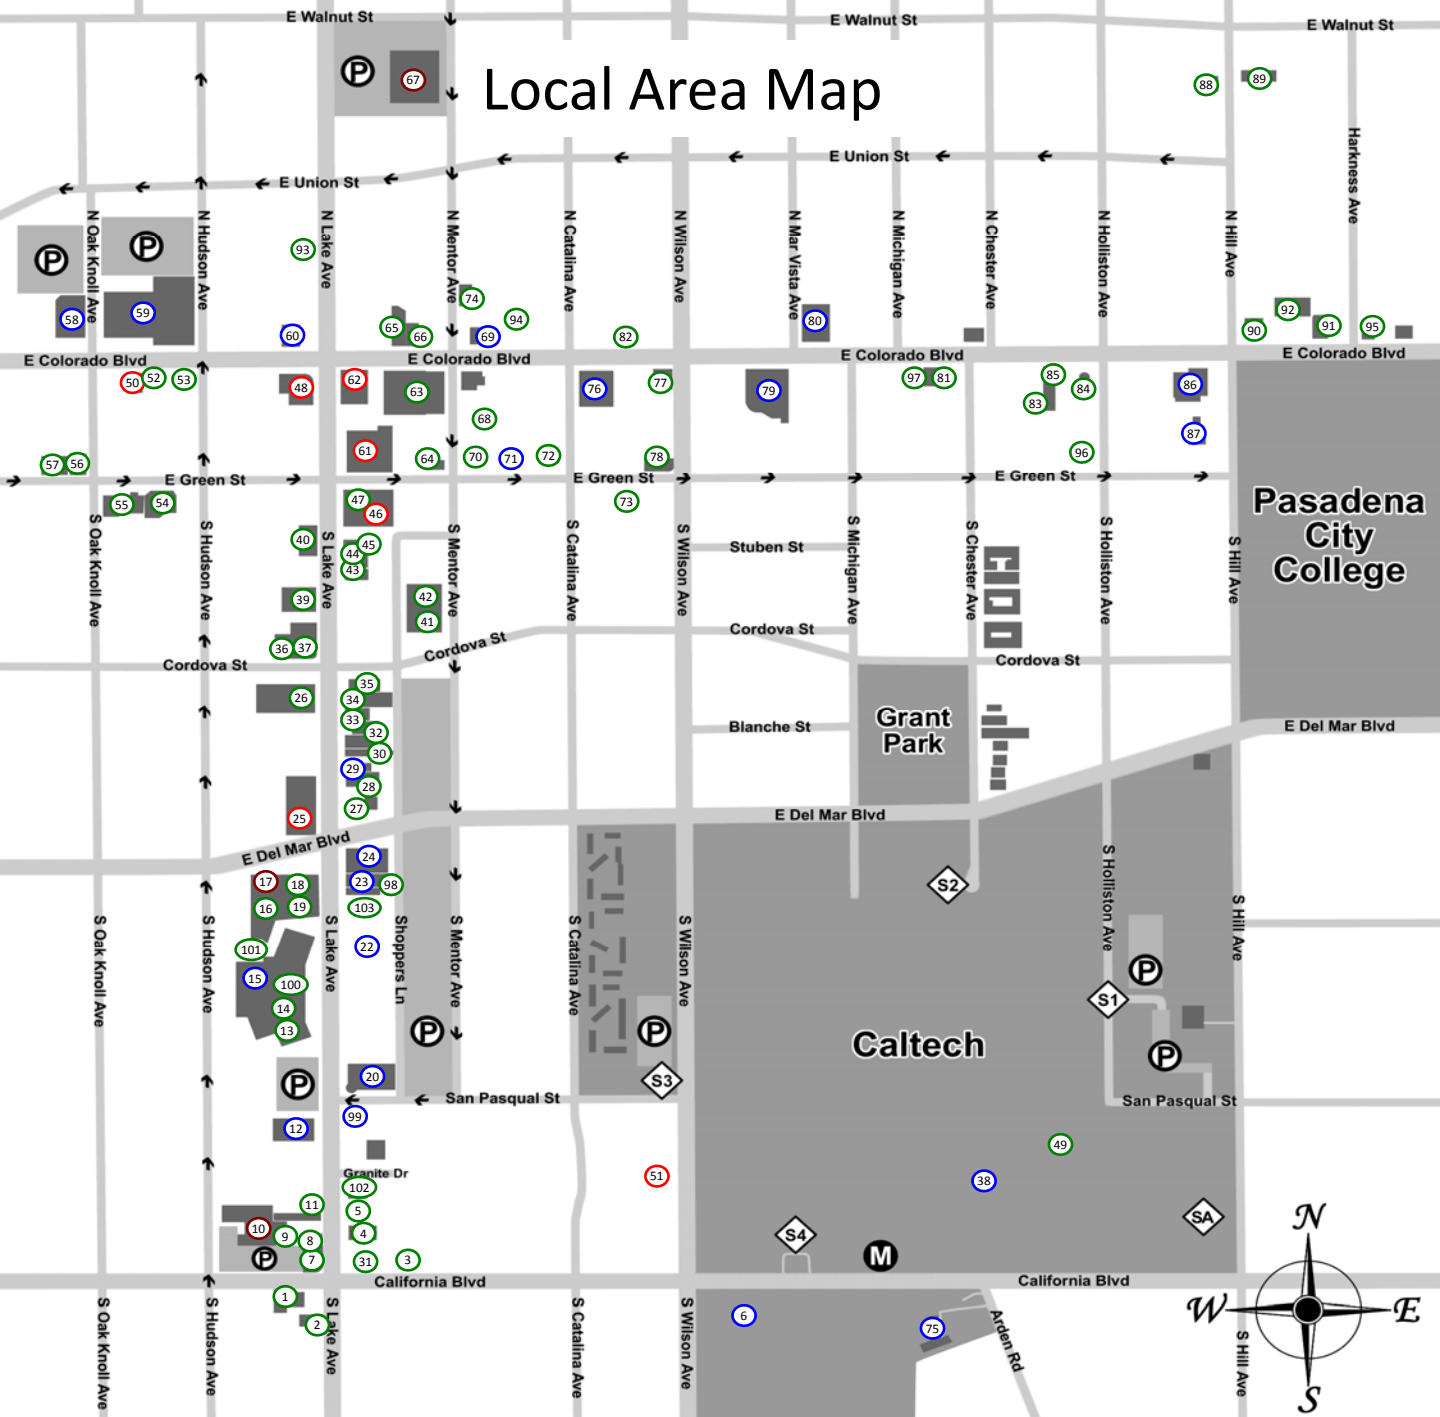

Local Area Map

- 1. Noah's Bagels
- 2. Peet's Coffee & Tea Fresh & Easy
- Neighborhood Market
- 3. Pie 'N Burger
- 4. Noda Sushi
- 5. Subway
- 6. Graphic Resources
- Mail Services
- 7. Starbucks
- 8. Winchell's Donuts
- 9. Baskin Robin's
- 10. Pavillion's
- 11. Burger Continental
- 12. Borders
- 13. Coffee Bean & Tea Leaf
- 14. Cold Stone Creamery
- 15. Macy's
- 16. Red Brick Pizza
- 17. Trader Joe's
- 18. The Boiling Pot
- 19. Corner Bakery
- 20. Ross

- 21. Heavenly Yogurt & Juice Bar
- 22. The Colonnade
- 23. Blockbuster
- 24. Walgreens
- 25. Citi Bank
- 26. Souplantation
- 27. Bob's Big Boy
- 28. Wahoo's Fish Taco Mediterranean Cafe
- 29. Hair on Lake
- 30. Chipotle
- 31. Papa George's
- 32. Zono Sushi
- 33. Rubio's Panda Express
- 34. Hamburger Hamlet
- 35. Jamba Juice
- 36. Sharky's
- 37. Soeul Bros. Korean Grill
- 38. Bookstore
- 39. Celestino's

Restaurants

American/Grill

3. Pie 'N Burger
26. Souplantation
27. Bob's Big Boys
34. Hamburger Hamlet
41. Green Street Restaurant
43. Café 140 South
45. Smitty's Grill
31. Papa George's

Argentinean

72. Malbec

Burgers

42. The Counter
49. Tommy's
84. McDonald's
90. Jack-In-The-Box
91. Carl's Jr.

Bakery/Cafes/Delis

2. Peet's Coffee & Tea
5. Subway
7. Starbucks
13. Coffee Bean & Tea Leaf
19. Corner Bakery
40. Pumpnickel Deli
47. Starbucks
52. Quiznos
65. Lovebirds Cafe & Bakery
68. Subway
68. Euro Pane Bakery
70. Café Verde
73. Madeline's Bistro
81. Andy's Coffee Shop
88. Quiznos
88. Starbucks
93. Coco's
94. Gourmet Cobbler Factory
95. Cafe Latte
103. Le Café Crème