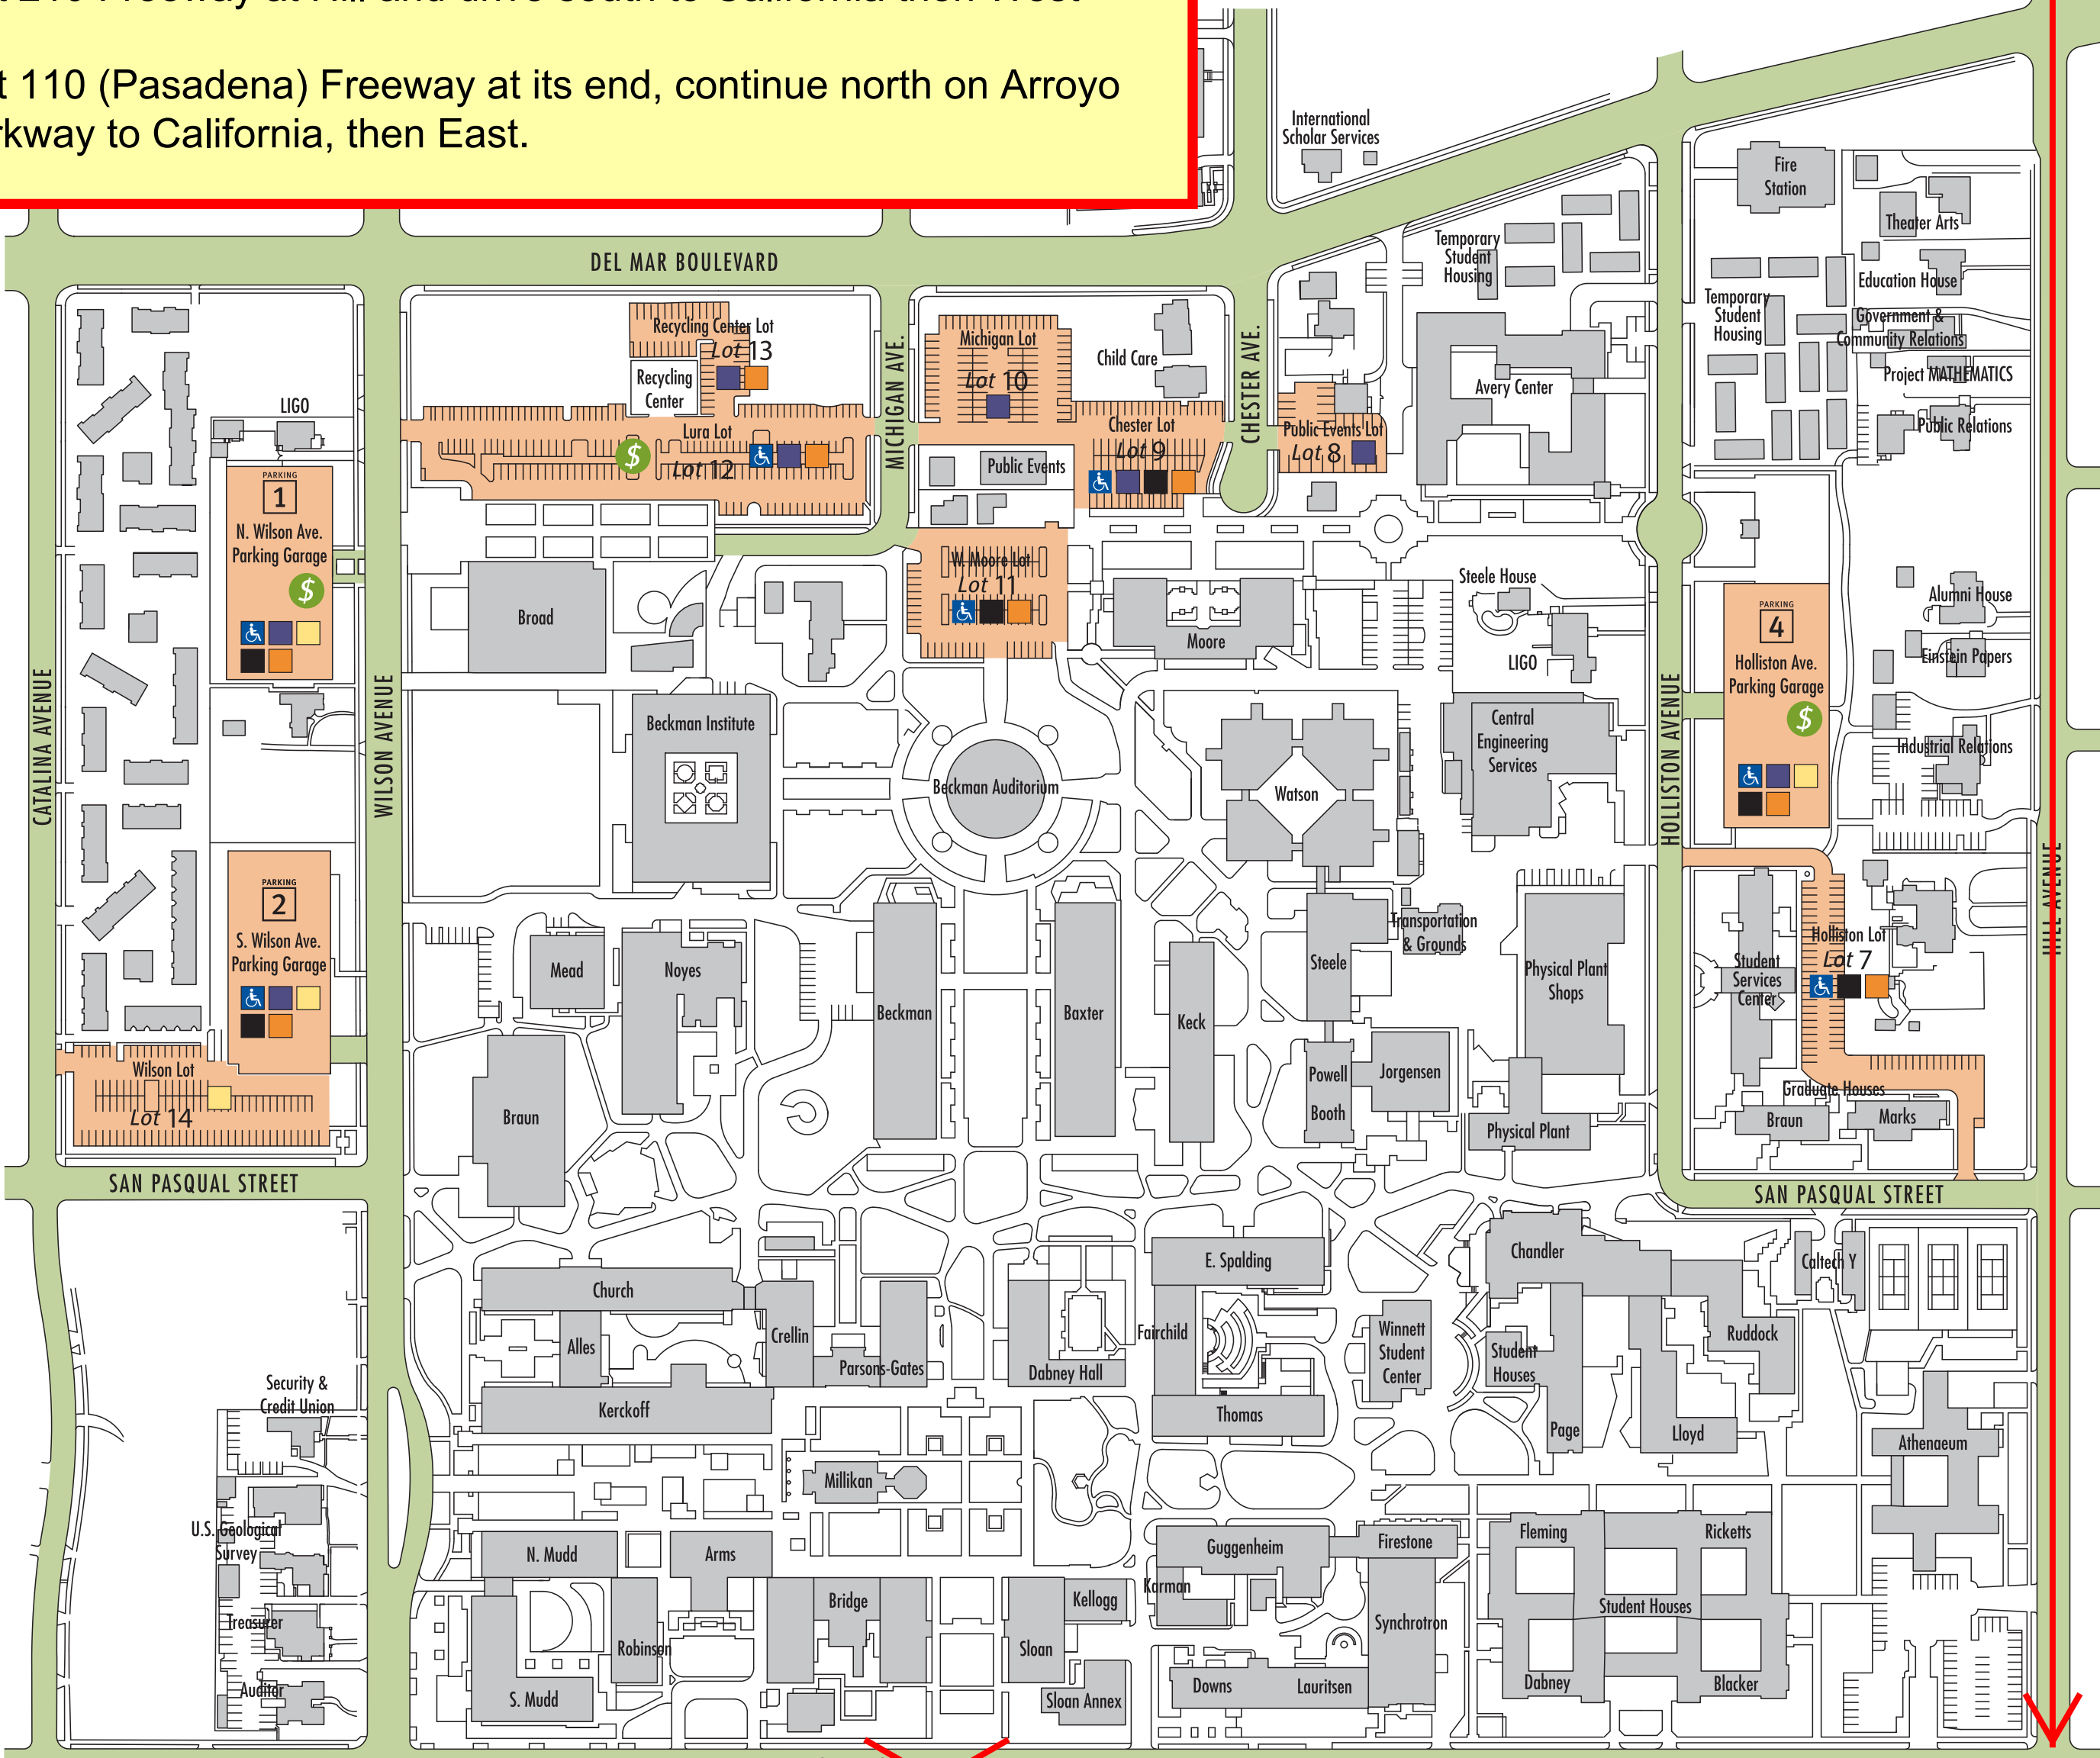

Campus Map

Caltech, 1200 East California Blvd, Pasadena
 Exit 210 Freeway at Hill and drive south to California then West
 or
 Exit 110 (Pasadena) Freeway at its end, continue north on Arroyo
 Parkway to California, then East.

- Pay Station
- Accessible
- Parking
- Commuter
- Student
- Reserved
- Carpool